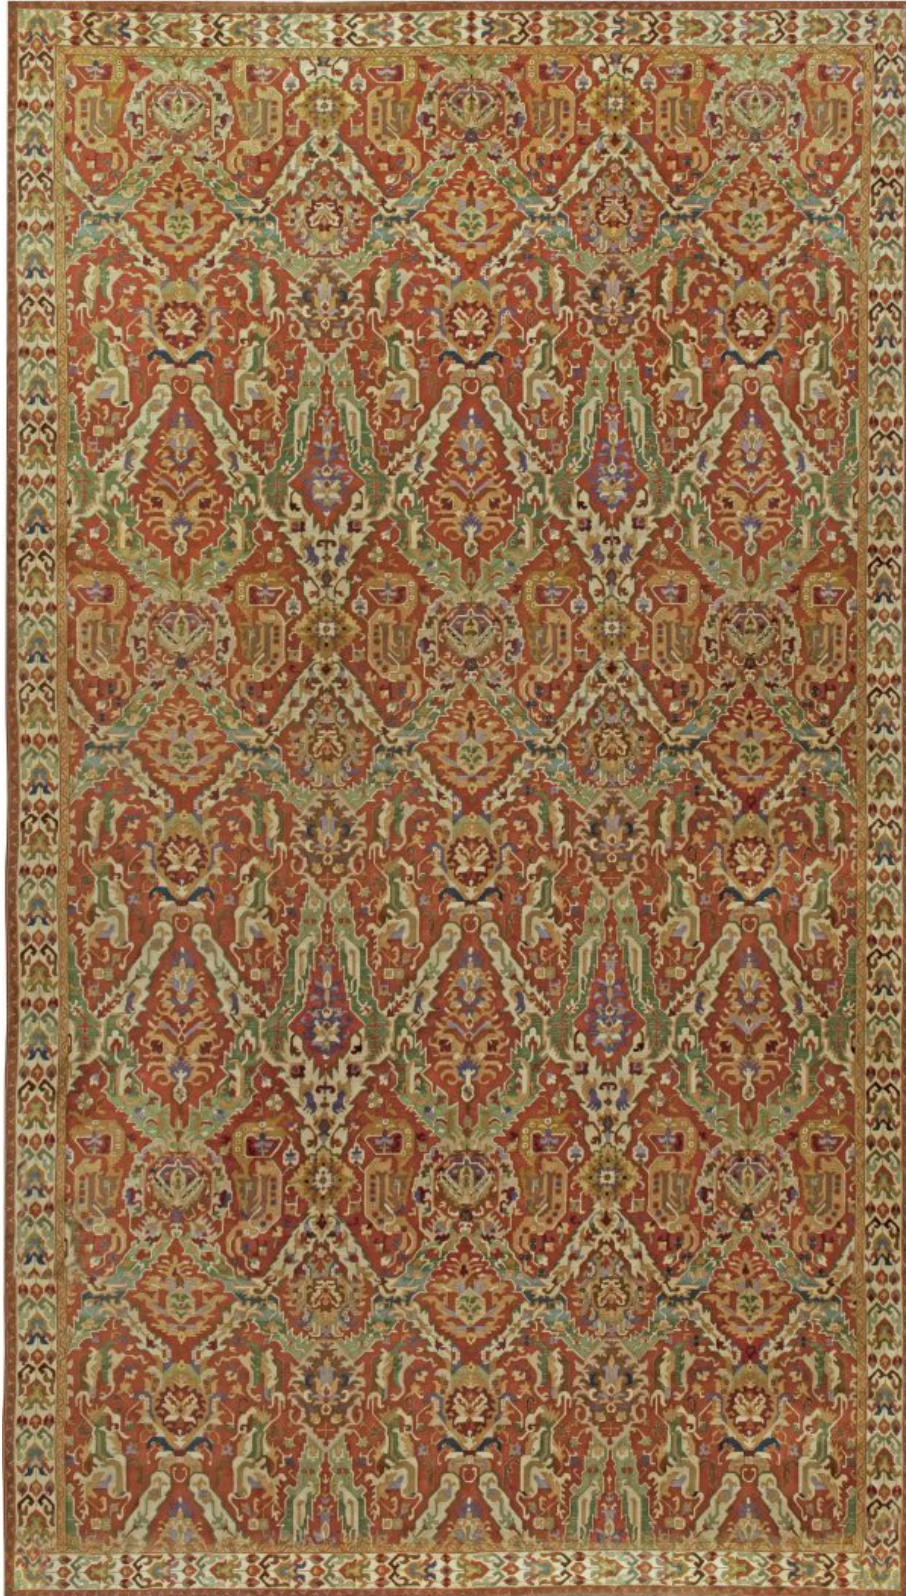

Doris Leslie Blau

VINTAGE GERMAN HOOKED RUG

BB6041

Price: \$80,000

Size: 15'4" x 30'3"

Circa: 1940